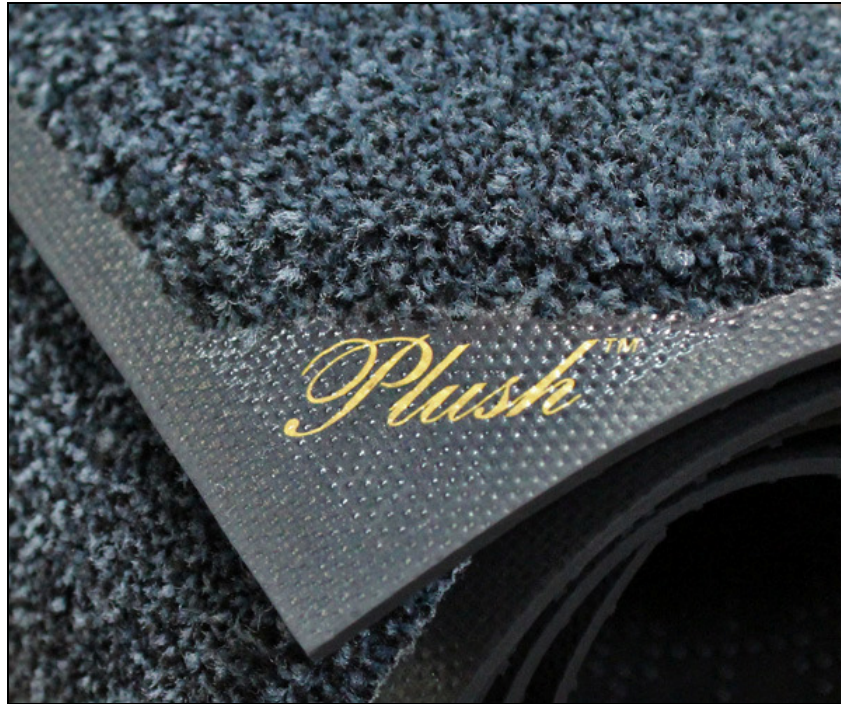

Plush Carpet Entrance Mats

Plush Carpet Entrance Mats are our top quality carpet mats, which boast a 32oz face weight and are 50% thicker than traditional deluxe carpet mats.

- These plush mats are made with DuPont's finest Opti-twist, solution-dyed nylon fibers.
- These carpeted floor mats are backed and bordered with a 90mil slip-resistant Nitrile rubber, twice as thick as traditional mats, and offers superior durability and longevity.
- This plush mat's surface is crush-resistant and traps dirt and water twice as well.
- Use these plush floor mats as entryway mats and walk-off mats and also runner mats for corridors and long hallways.
- Clean plush mats by vacuum, extraction cleaning, or hosing off. These plush mats can also be commercially laundered.

Please Call for Add't Sizes

Solid Colors

Pitch Black

Deeper Navy

Multi-Tone Colors

Midnight Gray

Slate Grey

Brown Black